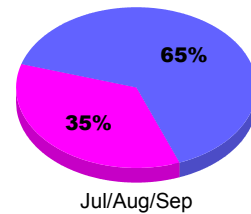

Membership Results
2011-2012

Membership
2010-2011

Month	Net Memb Goal	Actual New Memb	Actual Dropped Memb	Gain/Loss of Memb	Gain/Loss of Memb
Jul/Aug/Sep		165	-156	9	15
Totals		165	-156	9	15

Membership Results 2011-2012

Goal, New, Dropped, Gain/Loss

Comparison of Membership Gain/Loss

Current Year Compared to the Previous Year

Gender Comparison 2011-2012

Jul/Aug/Sep

Male Female