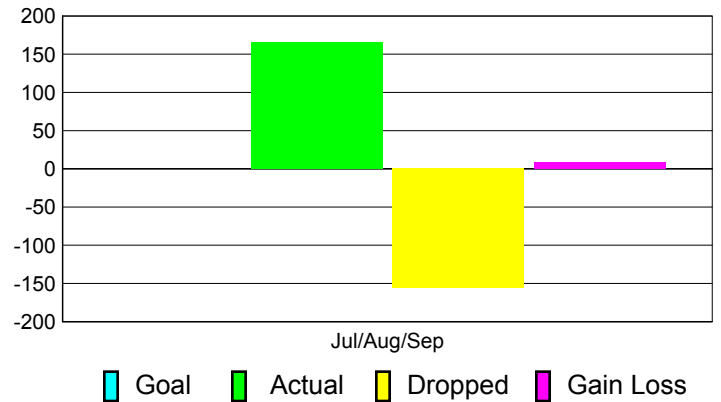

Membership Results 2011-2012

Goal, New, Dropped, Gain/Loss

Comparison of Membership Gain/Loss

Current Year Compared to the Previous Year